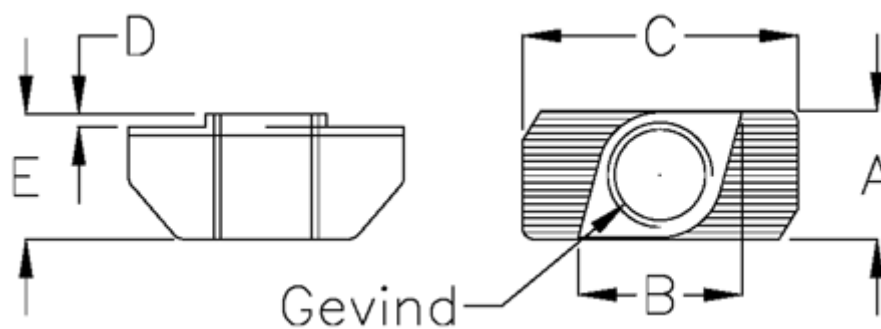

Article number: 0581421024

Description: Hepco MCS 1-242-1024 T-Nut M4 (slot 8)  
M4 (slot 8)

## Measures

A	= 7.9
B	= 7.9
C	= 16.3
D	= 1.4
E	= 6.2
Thread	= M4
Weight (kg)	= 0.004